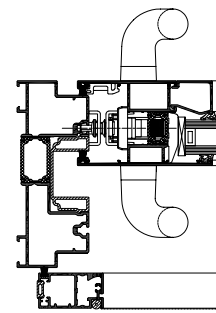

MOSQUITO

TECHNICAL CHARACTERISTICS

Style variants	INSECT-RETARDANT WINDOWS	INSECT-RETARDANT DOORS	INSECT-RETARDANT SLIDING DOORS
Overall system depth	15 mm / 22 mm	28 mm	28 mm
Corners	pre-formed synthetic supporting corner pieces or aluminium clampable corner	pneumatically crimped aluminium corner or aluminium clampable corner	pneumatically crimped aluminium corner or aluminium clampable corner

REYNAERS ALUMINIUM NV/SA • www.reynaers.com • info@reynaers.com

02/2011 - 0H0.73C2.00 - Publisher Responsible at Law: A. de Cordes, Oude Liersebaan 266, B-2570 Duffel