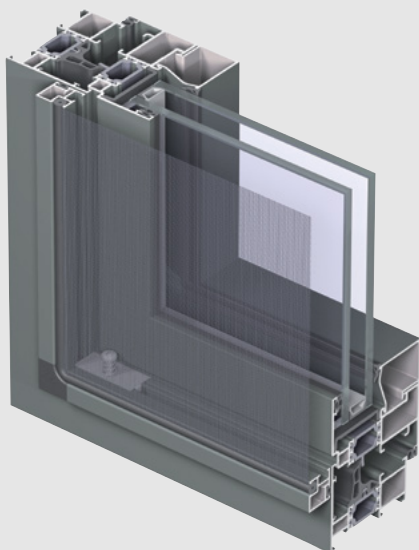

# MOSQUITO

Anti-bug

**R**  
REYNAERS  
aluminium

Mosquito is a wire screen system which can be fitted to a window, door or sliding door to keep out insects. The system is compatible with all Reynaers window, door and sliding door series as well as series from other system suppliers. Mosquito is available in softline and renaissance style to match your Reynaers system.

The rail for the sliding insect screen is situated above or at the bottom of the door in order to assure optimal comfort. The windows, doors or sliding doors can be opened or closed without taking out the Mosquito system.

### TECHNICAL CHARACTERISTICS

Style variants	INSECT-RETARDANT WINDOWS	INSECT-RETARDANT DOORS	INSECT-RETARDANT SLIDING DOORS
Overall system depth	15 mm / 22 mm	28 mm	28 mm
Corners	pre-formed synthetic supporting corner pieces or aluminium clampable corner	pneumatically crimped aluminium corner or aluminium clampable corner	pneumatically crimped aluminium corner or aluminium clampable corner