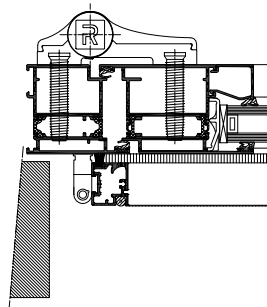

The rail for the sliding insect screen is situated above or at the bottom of the door in order to assure optimal comfort. The windows, doors or sliding doors can be opened or closed without taking out the Mosquito system.

### TECHNICAL CHARACTERISTICS

Style variants	INSECT-RETARDANT WINDOWS	INSECT-RETARDANT DOORS	INSECT-RETARDANT SLIDING DOORS
Overall system depth	15 mm / 22 mm	28 mm	28 mm
Corners	pre-formed synthetic supporting corner pieces or aluminium clampable corner	pneumatically crimped aluminium corner or aluminium clampable corner	pneumatically crimped aluminium corner or aluminium clampable corner