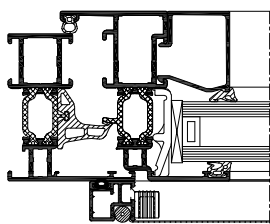

# MOSQUITO

Anti-bug

**R**  
REYNAERS  
aluminium

Mosquito is a wire screen system which can be fitted to a window, door or sliding door to keep out insects. The system is compatible with all Reynaers window, door and sliding door series as well as series from other system suppliers. Mosquito is available in softline and renaissance style to match your Reynaers system.

The rail for the sliding insect screen is situated above or at the bottom of the door in order to assure optimal comfort. The windows, doors or sliding doors can be opened or closed without taking out the Mosquito system.

### TECHNICAL CHARACTERISTICS

Style variants	INSECT-RETARDANT WINDOWS	INSECT-RETARDANT DOORS	INSECT-RETARDANT SLIDING DOORS
Overall system depth	15 mm / 22 mm	28 mm	28 mm
Corners	pre-formed synthetic supporting corner pieces or aluminium clampable corner	pneumatically crimped aluminium corner or aluminium clampable corner	pneumatically crimped aluminium corner or aluminium clampable corner