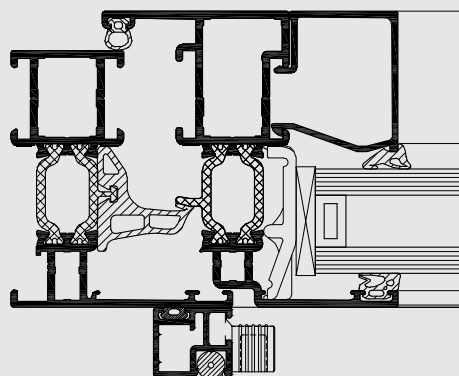

# MOSQUITO

Anti-bug

**R**  
REYNAERS  
aluminium

Mosquito is a wire screen system which can be fitted to a window, door or sliding door to keep out insects. The system is compatible with all Reynaers window, door and sliding door series as well as series from other system suppliers. Mosquito is available in softline and renaissance style to match your Reynaers system.

The rail for the sliding insect screen is situated above or at the bottom of the door in order to assure optimal comfort. The windows, doors or sliding doors can be opened or closed without taking out the Mosquito system.

### TECHNICAL CHARACTERISTICS

Style variants	INSECT-RETARDANT WINDOWS	INSECT-RETARDANT DOORS	INSECT-RETARDANT SLIDING DOORS
Overall system depth	15 mm / 22 mm	28 mm	28 mm
Corners	pre-formed synthetic supporting corner pieces or aluminium clampable corner	pneumatically crimped aluminium corner or aluminium clampable corner	pneumatically crimped aluminium corner or aluminium clampable corner